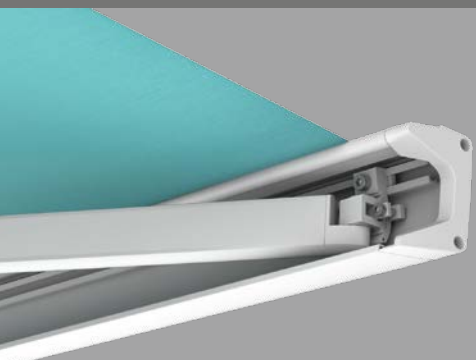

Hinged-arm
full-cassette
awning

Trentino
Mini

Just
enjoy life!

Lewens
MARKISEN

Comfort on a small scale

- Width max. 450 cm,
drop max. 250 cm
- Cassette flush with wall,
H 11,8 x D 20,9 cm
- Electric motor
- Options:
Radio motor/radio remote control,
automatic weather sensor,
LED lighting,
support legs

Trentino Mini – the small flat cassette

Full-cassette awning for balconies and small outdoor seating areas

Function enhanced by design
– the connection of hinged arms
to front profile

Elegance and stability
– the arm brackets