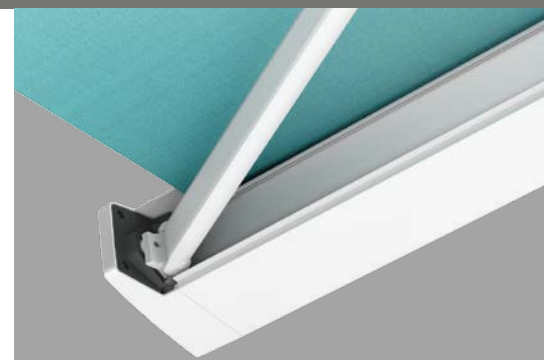

Hinged-arm
full-cassette
awning

Trentino
Mini

Just
enjoy life!

Lewens
MARKISEN

Comfort on a small scale

- Width max. 450 cm,
drop max. 250 cm
- Cassette flush with wall,
H 11,8 x D 20,9 cm
- Electric motor
- Options:
Radio motor/radio remote control,
automatic weather sensor,
LED lighting,
support legs

Trentino Mini – the small flat cassette

Full-cassette awning for balconies and small outdoor seating areas

Function enhanced by design
– the connection of hinged arms
to front profile

Elegance and stability
– the arm brackets