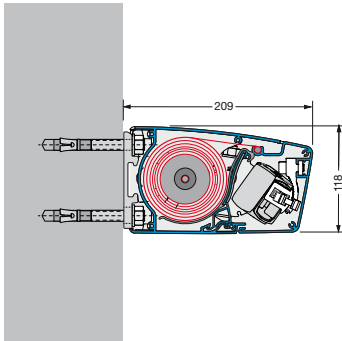

Hinged-arm
full-cassette
awning

Trentino
Mini

Just
enjoy life!

Lewens
MARKISEN

Comfort on a small scale

- Width max. 450 cm,
drop max. 250 cm
- Cassette flush with wall,
H 11,8 x D 20,9 cm
- Electric motor
- Options:
Radio motor/radio remote control,
automatic weather sensor,
LED lighting,
support legs

Full cassette

Enclosed all around and measuring just 11.8 cm in height, the cassette reliably protects the awning from the effects of the weather.

Trentino Mini

Equipment and technical features

Type	
Full cassette, mini flat cassette (H x D)	118 x 209 mm
Panel widths (max.)	
1-piece [single panel]	450 cm
Drop depths	
Arm lengths 150 / 200 / 250	<input checked="" type="checkbox"/>
Special arm lengths	<input type="checkbox"/>
Drive	
Electric motor [for wall switch]	<input checked="" type="checkbox"/>
Radio motor [io or RTS]	<input type="checkbox"/>
Crank drive	<input type="checkbox"/>
Frame colours	
17 RAL colours + 6 textured finishes [Lewens standard colours]	<input checked="" type="checkbox"/>
Silver natural [E6/EV 1 anodised aluminium, details RAL 9006]	<input checked="" type="checkbox"/>
Special RAL, special colours and effect finishes	<input type="checkbox"/>
Awning fabrics from the Lewens collection	
Branded acrylic [spun-dyed, extremely colourfast]	<input checked="" type="checkbox"/>
Branded polyester [spun-dyed, extremely colourfast]	<input type="checkbox"/>
Tenara quality sewing yarn	<input checked="" type="checkbox"/>
Options	
Radio motor + radio remote control	io/RTS <input type="checkbox"/>
Automatic weather sensor [sun, wind, rain]	<input type="checkbox"/>
Lighting	LED batten <input type="checkbox"/>
Radiant heater [only for wall attachment]	<input type="checkbox"/>
Support legs	<input type="checkbox"/>
Attachment	
Wall	<input checked="" type="checkbox"/>
Ceiling/rafters	<input type="checkbox"/>