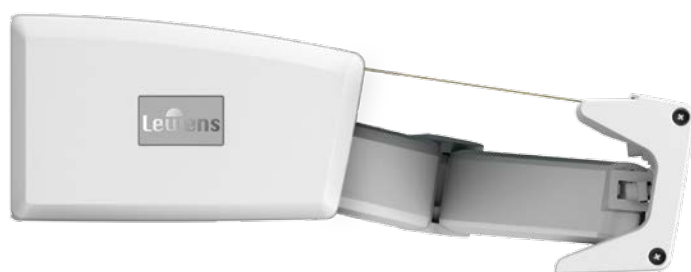

Hinged-arm
full-cassette
awning

Trentino
Mini

Just
enjoy life!

Lewens
MARKISEN

Comfort on a small scale

- Width max. 450 cm,
drop max. 250 cm
- Cassette flush with wall,
H 11,8 x D 20,9 cm
- Electric motor
- Options:
Radio motor/radio remote control,
automatic weather sensor,
LED lighting,
support legs

Trentino Mini – the small flat cassette

Full-cassette awning for balconies and small outdoor seating areas

Function enhanced by design
– the connection of hinged arms
to front profile

Elegance and stability
– the arm brackets

The **Trentino Mini** creates a snug seating area and adds a splash of colour to small patios.

The angular design of the Trentino Mini creates a particularly harmonious combination with modern geometrical architecture and current trends. Like the large models in the Trentino family, the Trentino Mini offers a high level of comfort and superior quality standard. It can be equipped with a variety of optional extras.